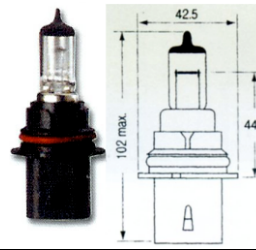

20. BULB 12V 5W BA15D
G18.5(MOQ2000PC)