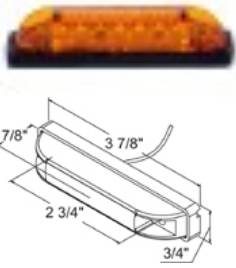

Bulbs and LED Lights Brochure

1. LED CLEARANCE & SIDE MARKER LIGHT AMBER 13.5V(1298)

2. LED CLEARANCE & SIDE MARKER LIGHT AMBER 13.5V(1298)

3. 8PC LED SEALED MARKER LIGHT W/REFLECTOR AMBER 14V(1161)

4. 8PC LED SEALED MARKER LIGHT W/REFLECTOR RED 14V(1161)