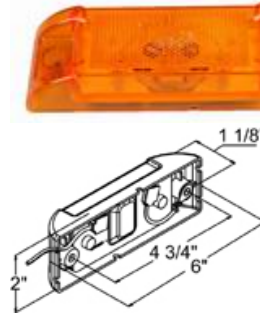

Bulbs and LED Lights Brochure

1. LED CLEARANCE & SIDE MARKER LIGHT AMBER 13.5V(1298)

2. LED CLEARANCE & SIDE MARKER LIGHT AMBER 13.5V(1298)

3. 8PC LED SEALED MARKER LIGHT W/REFLECTOR AMBER 14V(1161)

4. 8PC LED SEALED MARKER LIGHT W/REFLECTOR RED 14V(1161)