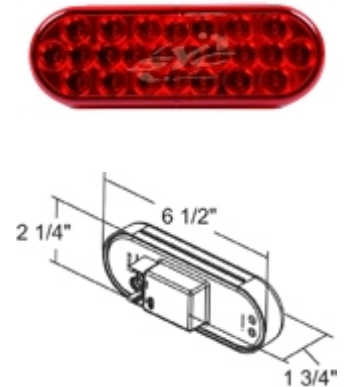

Bulbs and LED Lights Brochure

1. LED CLEARANCE & SIDE MARKER LIGHT AMBER 13.5V(1298)

2. LED CLEARANCE & SIDE MARKER LIGHT AMBER 13.5V(1298)

3. 8PC LED SEALED MARKER LIGHT W/REFLECTOR AMBER 14V(1161)

4. 8PC LED SEALED MARKER LIGHT W/REFLECTOR RED 14V(1161)

5. LED AMBER TURN SIGNAL LIGHT 13.5V(2452)

6. LED RED STOP TAIL LIGHT 13.5V(2452)

7. 8PC LED SQUARE WORK LIGHT 9V-36V IP67(3773)

8. 8PC LED ROUND WORK LIGHT 9V-36V(3775)

9. LED 4" STROBE LIGHT AMBER 9V-36V (STANDARD)(394191)

10. LED 4" STROBE LIGHT RED 9V-36V (STANDARD)(394192)

11. LED 6" OVAL STROBE LIGHT AMBER 9V-36V (STANDARD)(394291)

12. LED 6" OVAL STROBE LIGHT AMBER 9V-36V (STANDARD)(394292)

13. SMD LED STROBE LIGHT
12V-24V