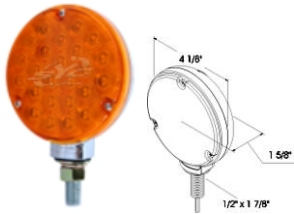

Bulbs and LED Lights Brochure

1. LED CLEARANCE & SIDE MARKER LIGHT AMBER 13.5V(1298)

2. LED CLEARANCE & SIDE MARKER LIGHT AMBER 13.5V(1298)

3. 8PC LED SEALED MARKER LIGHT W/REFLECTOR AMBER 14V(1161)

4. 8PC LED SEALED MARKER LIGHT W/REFLECTOR RED 14V(1161)

5. LED AMBER TURN SIGNAL LIGHT 13.5V(2452)

6. LED RED STOP TAIL LIGHT 13.5V(2452)

7. 8PC LED SQUARE WORK LIGHT 9V-36V IP67(3773)

8. 8PC LED ROUND WORK LIGHT 9V-36V(3775)

9. LED 4" STROBE LIGHT AMBER 9V-36V (STANDARD)(394191)

10. LED 4" STROBE LIGHT RED 9V-36V (STANDARD)(394192)

11. LED 6" OVAL STROBE LIGHT AMBER 9V-36V (STANDARD)(394291)

12. LED 6" OVAL STROBE LIGHT AMBER 9V-36V (STANDARD)(394292)

13. SMD LED STROBE LIGHT
12V-24V