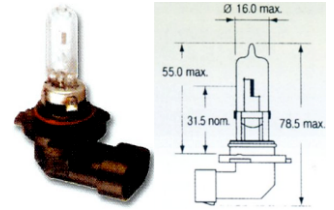

21. HALOGEN BULB SUPER
WHITE 12V 65W PGJ19-
5(MOQ500PC)