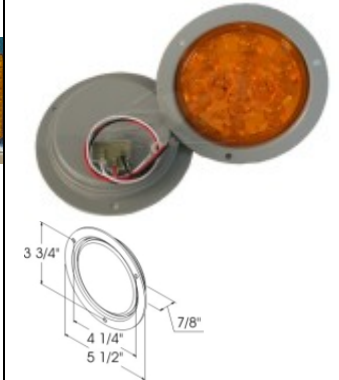

32. HALOGEN BULB 24V
75/70W P43T

33. HALOGEN BULB 12V
55W PX26D

34. HALOGEN BULB 12V 35W CLEAR PG19-1

35. TAIL LAMP 24V R/L BIG LED

36. MITSUBISHI CANTER '94 FE5 ASSY RH/LH

37. 4" LED STOP, TURN TAIL LIGHT AMBER 24V W/FLANGE & #18 WIRE

38. 4" LED STOP, TURN TAIL LIGHT RED 24V W/FLANGE & #18 WIRE

39. 4" LED STOP, TURN TAIL LIGHT CLEAR 24V W/FLANGE & #18 WIRE

40. STOP TAIL AND REAR DIRECTION INDICATOR WITH REFLEX REFLECTOR(PIC-21935 LED ONLY)