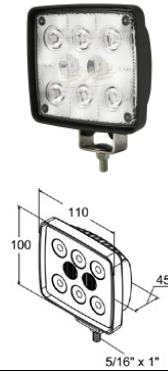

Bulbs and LED Lights Brochure

1. LED CLEARANCE & SIDE MARKER LIGHT AMBER 13.5V(1298)

2. LED CLEARANCE & SIDE MARKER LIGHT AMBER 13.5V(1298)

3. 8PC LED SEALED MARKER LIGHT W/REFLECTOR AMBER 14V(1161)

4. 8PC LED SEALED MARKER LIGHT W/REFLECTOR RED 14V(1161)

5. LED AMBER TURN SIGNAL LIGHT 13.5V(2452)

6. LED RED STOP TAIL LIGHT 13.5V(2452)

7. 8PC LED SQUARE WORK LIGHT 9V-36V IP67(3773)

8. 8PC LED ROUND WORK LIGHT 9V-36V(3775)

9. LED 4" STROBE LIGHT AMBER 9V-36V (STANDARD)(394191)

10. LED 4" STROBE LIGHT RED 9V-36V (STANDARD)(394192)

11. LED 6" OVAL STROBE LIGHT AMBER 9V-36V (STANDARD)(394291)

12. LED 6" OVAL STROBE LIGHT AMBER 9V-36V (STANDARD)(394292)

13. SMD LED STROBE LIGHT
12V-24V