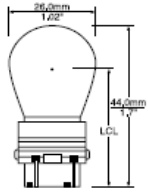

17. HALOGEN BULB 12V
65/55W PX29T

18. BULB 12V 21W T20
WEDGE(1881)

22. HALOGEN BULB 12V 55W
P14.5S

23. HALOGEN BULB 24V 70W
P14.5S

24. HALOGEN BULB 12V 42W
GREEN PY20D(N/A)

25. HALOGEN BULB 12V
55W ORANGE PGJ19-2(N/A)

27. HALOGEN BULB 12V
55W WHITE LASER
PZ20D(MOQ500PC)