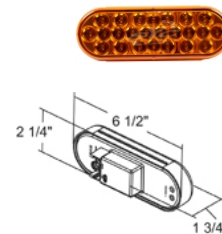

41. 6PCS LED CLEARANCE & SIDE MARKER LIGHT RED 13.5V

42. 8PC LED ROUND WORK LIGHT 9V-36V

43. LED 6" OVAL STROBE LIGHT AMBER 9V-36V (W/GROMMET TYPE)

44. LED 6" OVAL STROBE LIGHT AMBER 9V-36V (W/BACKET TYPE)