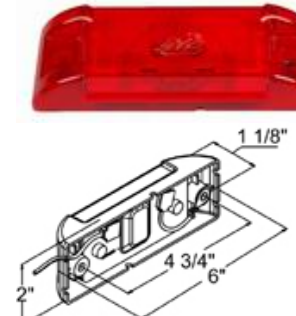

Bulbs and LED Lights Brochure

1. LED CLEARANCE & SIDE MARKER LIGHT AMBER 13.5V(1298)

2. LED CLEARANCE & SIDE MARKER LIGHT AMBER 13.5V(1298)

3. 8PC LED SEALED MARKER LIGHT W/REFLECTOR AMBER 14V(1161)

4. 8PC LED SEALED MARKER LIGHT W/REFLECTOR RED 14V(1161)