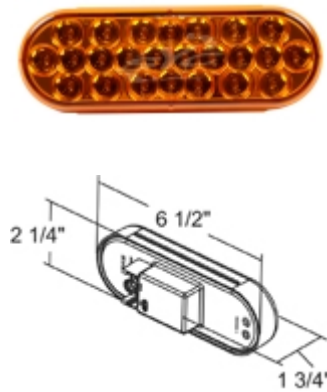

Bulbs and LED Lights Brochure

1. LED CLEARANCE & SIDE MARKER LIGHT AMBER 13.5V(1298)

2. LED CLEARANCE & SIDE MARKER LIGHT AMBER 13.5V(1298)

3. 8PC LED SEALED MARKER LIGHT W/REFLECTOR AMBER 14V(1161)

4. 8PC LED SEALED MARKER LIGHT W/REFLECTOR RED 14V(1161)

5. LED AMBER TURN SIGNAL LIGHT 13.5V(2452)

6. LED RED STOP TAIL LIGHT 13.5V(2452)

7. 8PC LED SQUARE WORK LIGHT 9V-36V IP67(3773)

8. 8PC LED ROUND WORK LIGHT 9V-36V(3775)

9. LED 4" STROBE LIGHT AMBER 9V-36V (STANDARD)(394191)

10. LED 4" STROBE LIGHT RED 9V-36V (STANDARD)(394192)

11. LED 6" OVAL STROBE LIGHT AMBER 9V-36V (STANDARD)(394291)

12. LED 6" OVAL STROBE LIGHT AMBER 9V-36V (STANDARD)(394292)

13. SMD LED STROBE LIGHT
12V-24V