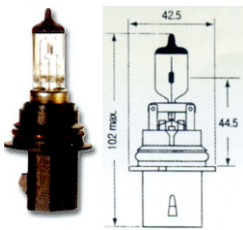

10. LED 4" STROBE LIGHT RED 9V-36V (STANDARD)(394192)

11. LED 6" OVAL STROBE LIGHT AMBER 9V-36V (STANDARD)(394291)

12. LED 6" OVAL STROBE LIGHT AMBER 9V-36V (STANDARD)(394292)

13. SMD LED STROBE LIGHT
12V-24V

14. BULB 12V 32/3CP

15. HALOGEN BULB 12V
65/45W PX26D

16. HALOGEN BULB 12V
55W P20D

17. HALOGEN BULB 12V
65/55W PX29T

18. BULB 12V 21W T20
WEDGE(1881)

19. BULB T20 WEDGE 12V
21/5W (1891)

20. BULB 12V 5W BA15D
G18.5(MOQ2000PC)