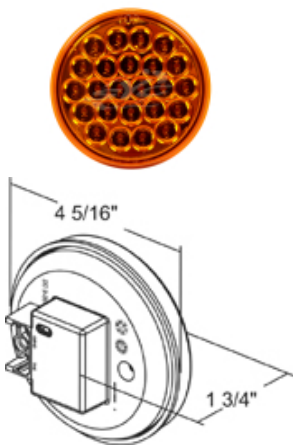

5. LED AMBER TURN SIGNAL LIGHT 13.5V(2452)

6. LED RED STOP TAIL LIGHT 13.5V(2452)

7. 8PC LED SQUARE WORK LIGHT 9V-36V IP67(3773)

8. 8PC LED ROUND WORK LIGHT 9V-36V(3775)

9. LED 4" STROBE LIGHT AMBER 9V-36V (STANDARD)(394191)

10. LED 4" STROBE LIGHT RED 9V-36V (STANDARD)(394192)

11. LED 6" OVAL STROBE LIGHT AMBER 9V-36V (STANDARD)(394291)

12. LED 6" OVAL STROBE LIGHT AMBER 9V-36V (STANDARD)(394292)

13. SMD LED STROBE LIGHT
12V-24V