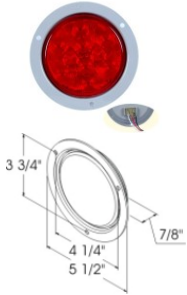

32. HALOGEN BULB 24V
75/70W P43T

33. HALOGEN BULB 12V
55W PX26D

34. HALOGEN BULB 12V 35W CLEAR PG19-1

35. TAIL LAMP 24V R/L BIG LED

36. MITSUBISHI CANTER '94 FE5 ASSY RH/LH

37. 4" LED STOP, TURN TAIL LIGHT AMBER 24V W/FLANGE & #18 WIRE

38. 4" LED STOP, TURN TAIL LIGHT RED 24V W/FLANGE & #18 WIRE

39. 4" LED STOP, TURN TAIL LIGHT CLEAR 24V W/FLANGE & #18 WIRE

40. STOP TAIL AND REAR DIRECTION INDICATOR WITH REFLEX REFLECTOR(PIC-21935 LED ONLY)