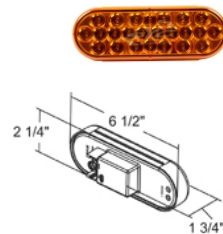

43. LED 6" OVAL STROBE LIGHT AMBER 9V-36V (W/GROMMET TYPE)