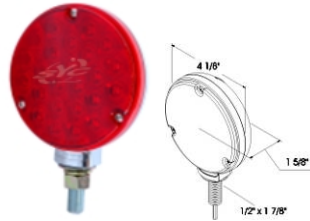

Bulbs and LED Lights Brochure

1. LED CLEARANCE & SIDE MARKER LIGHT AMBER 13.5V(1298)

2. LED CLEARANCE & SIDE MARKER LIGHT AMBER 13.5V(1298)

3. 8PC LED SEALED MARKER LIGHT W/REFLECTOR AMBER 14V(1161)

4. 8PC LED SEALED MARKER LIGHT W/REFLECTOR RED 14V(1161)

5. LED AMBER TURN SIGNAL LIGHT 13.5V(2452)

6. LED RED STOP TAIL LIGHT 13.5V(2452)

7. 8PC LED SQUARE WORK LIGHT 9V-36V IP67(3773)

8. 8PC LED ROUND WORK LIGHT 9V-36V(3775)

9. LED 4" STROBE LIGHT AMBER 9V-36V (STANDARD)(394191)

10. LED 4" STROBE LIGHT RED 9V-36V (STANDARD)(394192)

11. LED 6" OVAL STROBE LIGHT AMBER 9V-36V (STANDARD)(394291)

12. LED 6" OVAL STROBE LIGHT AMBER 9V-36V (STANDARD)(394292)

13. SMD LED STROBE LIGHT
12V-24V