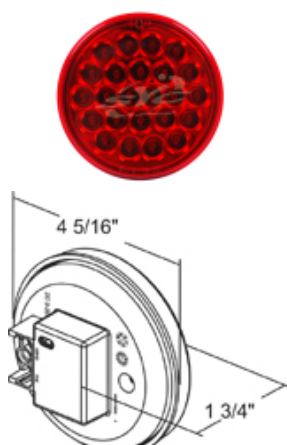

Bulbs and LED Lights Brochure

1. LED CLEARANCE & SIDE MARKER LIGHT AMBER 13.5V(1298)

2. LED CLEARANCE & SIDE MARKER LIGHT AMBER 13.5V(1298)

3. 8PC LED SEALED MARKER LIGHT W/REFLECTOR AMBER 14V(1161)

4. 8PC LED SEALED MARKER LIGHT W/REFLECTOR RED 14V(1161)

5. LED AMBER TURN SIGNAL LIGHT 13.5V(2452)

6. LED RED STOP TAIL LIGHT 13.5V(2452)

7. 8PC LED SQUARE WORK LIGHT 9V-36V IP67(3773)

8. 8PC LED ROUND WORK LIGHT 9V-36V(3775)

9. LED 4" STROBE LIGHT AMBER 9V-36V (STANDARD)(394191)

10. LED 4" STROBE LIGHT RED 9V-36V (STANDARD)(394192)

11. LED 6" OVAL STROBE LIGHT AMBER 9V-36V (STANDARD)(394291)

12. LED 6" OVAL STROBE LIGHT AMBER 9V-36V (STANDARD)(394292)

13. SMD LED STROBE LIGHT
12V-24V