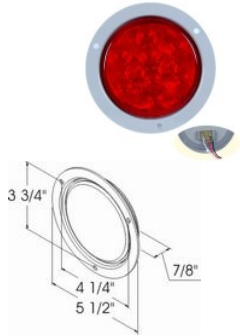

38. 4" LED STOP, TURN TAIL LIGHT RED 24V W/FLANGE & #18 WIRE

39. 4" LED STOP, TURN TAIL LIGHT CLEAR 24V W/FLANGE & #18 WIRE

40. STOP TAIL AND REAR DIRECTION INDICATOR WITH REFLEX REFLECTOR(PIC-21935 LED ONLY)

41. 6PCS LED CLEARANCE & SIDE MARKER LIGHT RED 13.5V

42. 8PC LED ROUND WORK LIGHT 9V-36V

43. LED 6" OVAL STROBE LIGHT AMBER 9V-36V (W/GROMMET TYPE)

44. LED 6" OVAL STROBE LIGHT AMBER 9V-36V (W/BACKET TYPE)

45. 4" LED STOP, TURN TAIL LIGHT AMBER 24V W/FLANGE & #18 WIRE

46. 4" LED STOP, TURN TAIL LIGHT RED 24V W/FLANGE & #18 WIRE

47. 4" LED STOP, TURN TAIL LIGHT CLEAR 24V W/FLANGE & #18 WIRE

47. ROTARY LIGHT VOLTAGE:12V COLOR: AMBER OR RED ??(DL-120-12V)