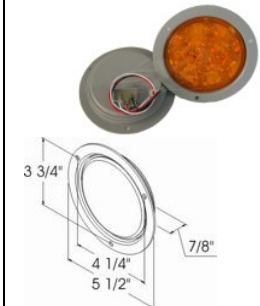

45. 4" LED STOP, TURN TAIL LIGHT AMBER 24V W/FLANGE & #18 WIRE