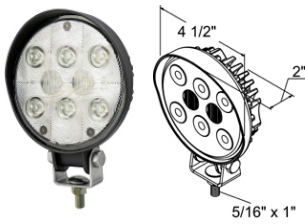

32. HALOGEN BULB 24V
75/70W P43T

33. HALOGEN BULB 12V
55W PX26D

34. HALOGEN BULB 12V 35W CLEAR PG19-1

35. TAIL LAMP 24V R/L BIG LED

36. MITSUBISHI CANTER '94 FE5 ASSY RH/LH

37. 4" LED STOP, TURN TAIL LIGHT AMBER 24V W/FLANGE & #18 WIRE

38. 4" LED STOP, TURN TAIL LIGHT RED 24V W/FLANGE & #18 WIRE

39. 4" LED STOP, TURN TAIL LIGHT CLEAR 24V W/FLANGE & #18 WIRE

40. STOP TAIL AND REAR DIRECTION INDICATOR WITH REFLEX REFLECTOR(PIC-21935 LED ONLY)

41. 6PCS LED CLEARANCE & SIDE MARKER LIGHT RED 13.5V

42. 8PC LED ROUND WORK LIGHT 9V-36V

43. LED 6" OVAL STROBE LIGHT AMBER 9V-36V (W/GROMMET TYPE)

44. LED 6" OVAL STROBE LIGHT AMBER 9V-36V (W/BACKET TYPE)